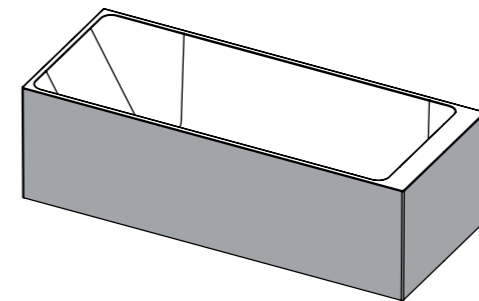

The Axis bath is a free-standing, rectangular bath with rounded internal lines. The sloping side, combined with its generous proportions, makes the Axis a wonderfully comfortable bath tub. The overflow is subtly integrated within the tub and the drain plug is made of the same material as the bath.

## Specifications

- including pop-up waste kit with Velluto® cover and 1 ½" bottle trap
- with integrated overflow
- not fit for third party fill or overflow systems
- optional: Palette finish in NCS or RAL color
- optional: Soft Touch coating in NCS or RAL color

**FAX01**  
**w1680 x d680 x h500mm**  
 white  
 capacity at overflow level 310 liters  
 net weight ±174kg

**FAX01-PNCS / FAX01-PRAL**  
**w1680 x d680 x h500mm**  
 Palette finish - custom color  
 capacity at overflow level 310 liters  
 net weight ±174kg

**FAX01-SNCS / FAX01-SRAL**  
**w1680 x d680 x h500mm**  
 Soft Touch coating - custom color  
 capacity at overflow level 310 liters  
 net weight ±174kg