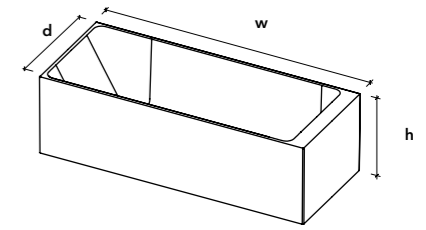

The Axis bath is a free-standing, rectangular bath with rounded internal lines. The sloping side, combined with its generous proportions, makes the Axis a wonderfully comfortable bath tub. The overflow is subtly integrated within the tub and the drain plug is made of the same material as the bath.

**FAX01**  
**w1680 x d680 x h500mm**  
 white  
 capacity at overflow level 310 liters  
 net weight ±174kg

**FAX01-PNCS / FAX01-PRAL**  
**w1680 x d680 x h500mm**  
 Palette finish - custom color  
 capacity at overflow level 310 liters  
 net weight ±174kg