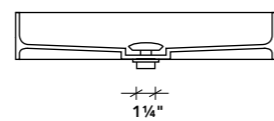

Drain type

Nest is delivered with matching free flow Velluto® drain cover. See drawing below.

Materials and colors

- Velluto® biobased**
- White
 - with Palette finish in custom NCS or RAL color possible
 - with Soft Touch coating in custom NCS or RAL color possible