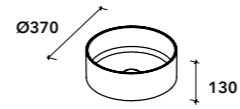

Nest Models