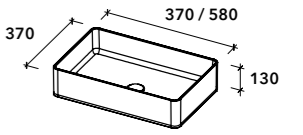

Nest Models