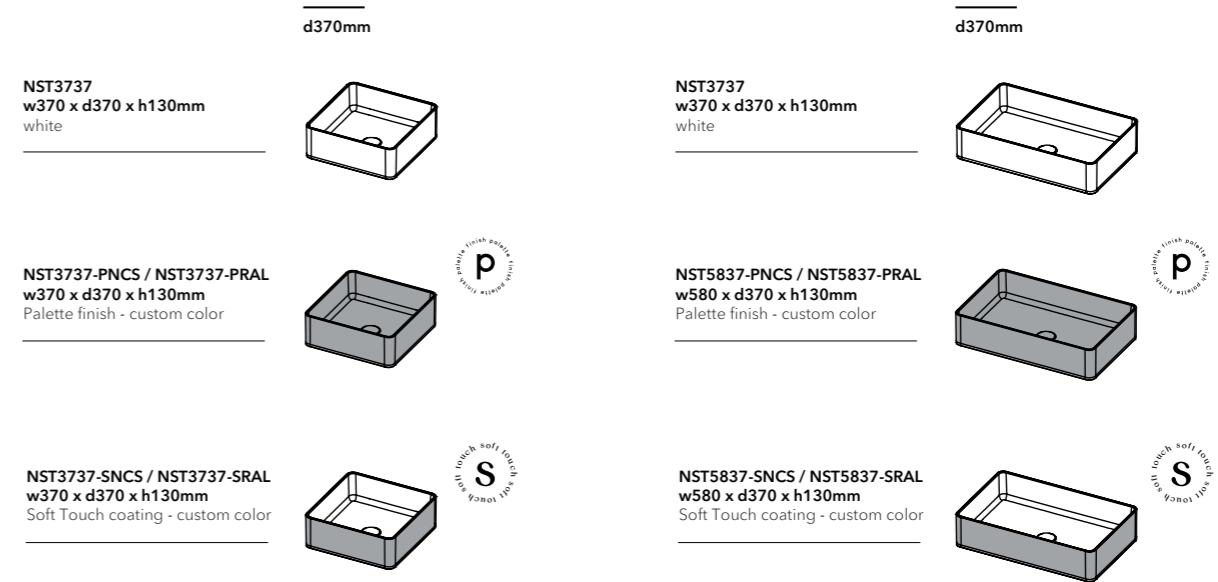

- White Velluto® biobased
- with Palette finish
- with Soft Touch coating
- Silk Grey Soft Touch coating

Nest

Specifications

- including free flow waste kit with Velluto® drain cover
- countertop model
- optional: Palette finish in custom NCS or RAL color
- optional: Soft Touch coating in custom NCS or RAL color

Nest Models

Nest

Specifications

- including free flow waste kit with Velluto® drain cover
- countertop model
- optional: Palette finish in custom NCS or RAL color
- optional: Soft Touch coating in custom NCS or RAL color