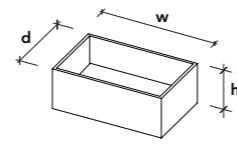

Fall

Generous volumes in soft hues characterize Fall collection by designer Joost van der Vecht. A series of 3 countertop models, where the need for space determines the choice.

The concept is based on a play with height. Fall comes in a height of 180mm, 270mm and 360mm. The high Fall basin of 360mm will naturally be placed on a shelf closer to the floor which results in a nifty volume next to basin for accessories.

Fall

Fall Models

Specifications

- with 5mm slot drain
- removable inlay for cleaning
- countertop model
- delivered in White, White Quartz, Sea Oat Quartz and Peanut Butter Himacs

w480mm

FFA01
w480 x d300 x h180mm
inlay 120mm down from top