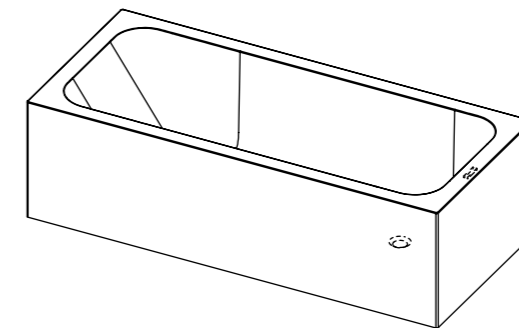

The Axis bath is a free-standing, rectangular bath with rounded internal lines. The sloping side, combined with its generous proportions, makes the Axis a wonderfully comfortable bath tub. The overflow is subtly integrated within the tub and the drain plug is made of the same material as the bath.

FAX01
w1680 x d680 x h500mm
 white
 capacity at overflow level 310 liters
 net weight ±174kg

FAX01-PNCS / FAX01-PRAL
w1680 x d680 x h500mm
 Palette finish - custom color
 capacity at overflow level 310 liters
 net weight ±174kg

FAX01-SNCS / FAX01-SRAL
w1680 x d680 x h500mm
 Soft Touch coating - custom color
 capacity at overflow level 310 liters
 net weight ±174kg

FAX02
w1800 x d800 x h520mm
 white
 capacity at overflow level 320 liters
 net weight ±176kg