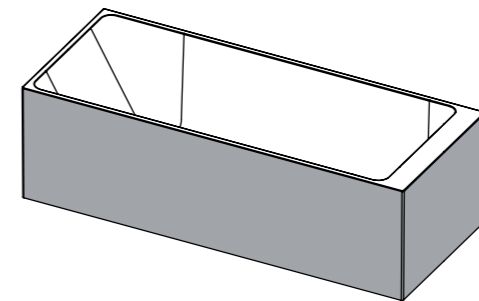

The Axis bath is a free-standing, rectangular bath with rounded internal lines. The sloping side, combined with its generous proportions, makes the Axis a wonderfully comfortable bath tub. The overflow is subtly integrated within the tub and the drain plug is made of the same material as the bath.

This image shows Axis model FAX01

Specifications

- including pop-up waste kit with Velluto® cover and 1 ½" bottle trap
- with integrated overflow
- FAX02 is delivered with adjustable feet
- not fit for third party fill or overflow systems
- optional: Palette finish in NCS or RAL color
- optional: Soft Touch coating in NCS or RAL color

FAX01
w1680 x d680 x h500mm
 white
 capacity at overflow level 310 liters
 net weight ±174kg

FAX01-PNCS / FAX01-PRAL
w1680 x d680 x h500mm
 Palette finish - custom color
 capacity at overflow level 310 liters
 net weight ±174kg

FAX01-SNCS / FAX01-SRAL
w1680 x d680 x h500mm
 Soft Touch coating - custom color
 capacity at overflow level 310 liters
 net weight ±174kg

FAX02
w1800 x d800 x h520mm
 white
 capacity at overflow level 320 liters
 net weight ±176kg