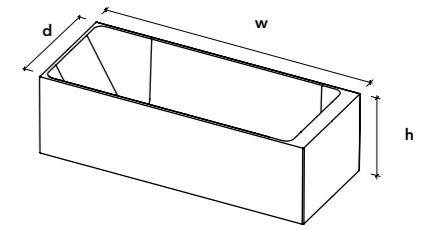

The Axis bath is a free-standing, rectangular bath with rounded internal lines. The sloping side, combined with its generous proportions, makes the Axis a wonderfully comfortable bath tub. The overflow is subtly integrated within the tub and the drain plug is made of the same material as the bath.

This image shows Axis model FAX01

Specifications

- including pop-up waste kit with Velluto® cover and 1 ½" bottle trap
- with integrated overflow
- FAX02 is delivered with adjustable feet
- not fit for third party fill or overflow systems
- optional: Palette finish in NCS or RAL color
- optional: Soft Touch coating in NCS or RAL color

FAX01
w1680 x d680 x h500mm
 white
 capacity at overflow level 310 liters
 net weight ±174kg

FAX01-PNCS / FAX01-PRAL
w1680 x d680 x h500mm
 Palette finish - custom color
 capacity at overflow level 310 liters
 net weight ±174kg