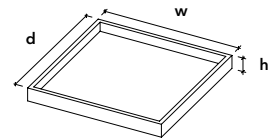

# Basq tray

---

Besides natural oak, Basq trays are also available in different Hi-Macs colours.

Though a natural complement to the Box washbasin, the Basq trays can also be combined with all other Not Only White washbasins and Flat shelf in Hi-Macs.

## Specifications

- Basq tray can be combined with Base, Blend, Box, Form, Kuub, Noon washbasin and Flat shelf with a lower side plateau by using code XPL

### Hi-Macs

**CBX20040**  
w200 x d400 x h40mm

**CBX20040-NO**  
w200 x d400 x h40mm

**CBX20080**  
w200 x d400 x h80mm

**CBX20080-NO**  
w200 x d400 x h80mm

**CBX40040**  
w400 x d400 x h40mm

**CBX40040-NO**  
w400 x d400 x h40mm

The width (w) and height (h) are to be defined by you.