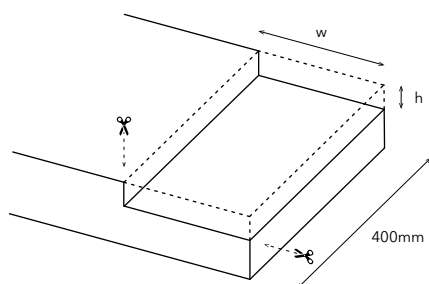

## Specifications

- Basq tray can be combined with Base, Blend, Box, Form, Kuub, Noon washbasin and Flat shelf with a lower side plateau by using code XPL

### Hi-Macs

**CBX20040**  
w200 x d400 x h40mm

**CBX20040-NO**  
w200 x d400 x h40mm

**CBX20080**  
w200 x d400 x h80mm

**CBX20080-NO**  
w200 x d400 x h80mm

**CBX40040**  
w400 x d400 x h40mm

**CBX40040-NO**  
w400 x d400 x h40mm

## Plateau for Basq tray

To create a plateau (code **XPL**) for the Basq tray, the edge on one or both sides of the washbasin can be lowered.

Calculate the washbasin without accounting for the plateau and then add the cost of code **XPL**.

The width (w) and height (h) are to be defined by you.