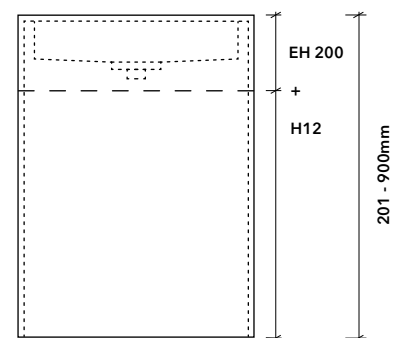

EH200 + remaining m² in H12
Edge 201 - 900mm high

XSG50
50mm plinth for floor-standing model