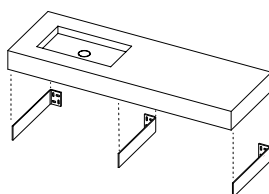

Tap hole

If you need to fit a top-mounted tap, we can pre-drill the hole (code **HH35**).

Consider the space you would need to secure the tap with a tightening ring.

Top-mounted tap without overflow:

Top-mounted tap with overflow:

Basq trays

Form washbasin can be supplied with a plateau on the side for Basq trays. Please refer to page 8.

Brackets and ribs

Please refer to page 9, where brackets and ribs are explained, to find out what type of support is needed for your washbasin.

Drain type

Depending on how the washbasin needs to look and work you can choose from different drain types for Form.

① FLUSH DRAIN free flow drain

Form bowls are standard equipped with our Flush drain. This drain allows water to flow through at all times and cannot be closed.

Flush drain is free of charge

② POP-DOWN DRAIN closable drain

Our Pop-down drain has the same esthetical look as the Flush drain but it can be pressed down to close the drain.

Pop-down drain is calculated per bowl

For use with the Pop-down drain, Not Only White recommends to equip the bowl with an overflow.

③ DR72 DRAIN HOLE for a third party drain

The DR72 drain hole is used for third party drains, both closable and non-closable.

DR72 drain is free of charge

Not Only White recommends to pair a third party closable drain with an overflow.

Overflow

An overflow (code **OH50**) is used for bowls equipped with a closable drain.

The overflow drain tube needs 50mm at the back of the washbasin to fit.

The overflow ring, that drains excess water into the drain, adds 30mm of height underneath the basin drain.

Integrated splashback

Not Only White offers an integrated splashback on Form washbasins (code **CSP90H**) with a maximum height of 90mm.

Note that a splashback with a height over 90mm will be supplied as a separate piece without a radius edge.