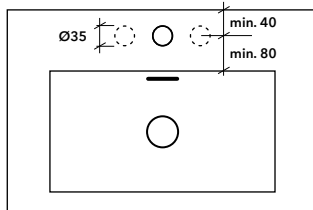

Next step is to define the size of the bowl(s) indicated by the  - symbol. Go to page 38 for Form bowl sizes.

SINGLE

-  bowl width
- ① max. 5000mm
- ② max. 550mm
- ③ min. 35mm
- ④ min. 30mm
- ⑤ min. 30mm
min. 50mm with overflow
min. 80mm with tap hole
min. 120mm with tap hole + overflow

DOUBLE

-  bowl width
- ① max. 5000mm
- ② max. 500mm
- ③ min. 35mm
- ④ min. 30mm
- ⑤ min. 30mm
min. 50mm with overflow
min. 80mm with tap hole
min. 120mm with tap hole + overflow
- ⑥ min. 50mm

Edge

Form washbasin can be supplied with a 12mm top or with an edge from 20mm up to 900mm. In order to conceal the bowl, Not Only White recommends an edge height as mentioned on page 38 at the 'Bowls' section.

H12
12mm top sheet

EH100
Edge 20 - 100mm high

EH150
Edge 101 - 150mm high

EH200
Edge 151 - 200mm high

EH200 + remaining m² in H12
Edge 201 - 900mm high

XSG50
50mm plinth for floor-standing model

Tap hole

If you need to fit a top-mounted tap, we can pre-drill the hole (code **HH35**).

Consider the space you would need to secure the tap with a tightening ring.

Top-mounted tap without overflow:

Top-mounted tap with overflow:

Basq trays

Form washbasin can be supplied with a plateau on the side for Basq trays. Please refer to page 8.