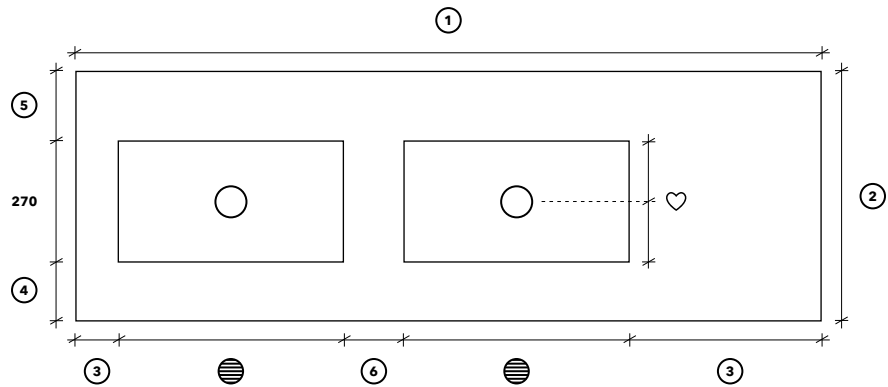

FFM22
w1000 x d400 x h900mm
bowl w500 x d270 x h100mm

FFM23
w1000 x d400 x h900mm
bowl w500 x d270 x h100mm

Washbasin layout

Make a choice between a single or double bowl washbasin and fill in positions 1-5 or 1-6 accordingly.

Next step is to define the size of the bowl(s) indicated by the  - symbol. Go to page 38 for Form bowl sizes.

SINGLE

-  bowl width
- ① max. 5000mm
- ② max. 550mm
- ③ min. 35mm
- ④ min. 30mm
- ⑤ min. 30mm
min. 50mm with overflow
min. 80mm with tap hole
min. 120mm with tap hole + overflow

DOUBLE

-  bowl width
- ① max. 5000mm
- ② max. 500mm
- ③ min. 35mm
- ④ min. 30mm
- ⑤ min. 30mm
min. 50mm with overflow
min. 80mm with tap hole
min. 120mm with tap hole + overflow
- ⑥ min. 50mm

Edge

Form washbasin can be supplied with a 12mm top or with an edge from 20mm up to 900mm. In order to conceal the bowl, Not Only White recommends an edge height as mentioned on page 38 at the 'Bowls' section.