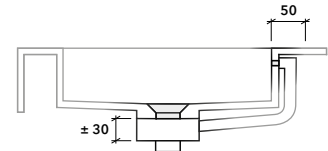

Our Pop-down drain has the same esthetical look as the Flush drain but it can be pressed down to close the drain.

Pop-down drain is calculated per bowl

For use with the Pop-down drain, Not Only White recommends to equip the bowl with an overflow.

Overflow

An overflow (code **OH50**) is used for bowls equipped with a closable drain.

The overflow drain tube needs 50mm at the back of the washbasin to fit.

The overflow ring, that drains excess water into the drain, adds 30mm of height underneath the basin drain.