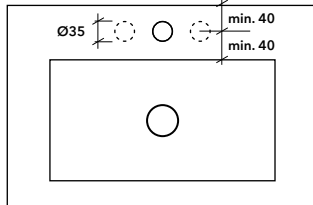

Next step is to define the size of the bowl(s) indicated by the  - symbol. Go to page 38 for Form bowl sizes.

SINGLE

-  bowl width
- ① max. 5000mm
- ② max. 550mm
- ③ min. 35mm
- ④ min. 30mm
- ⑤ min. 30mm
min. 50mm with overflow
min. 80mm with tap hole
min. 120mm with tap hole + overflow

DOUBLE

-  bowl width
- ① max. 5000mm
- ② max. 500mm
- ③ min. 35mm
- ④ min. 30mm
- ⑤ min. 30mm
min. 50mm with overflow
min. 80mm with tap hole
min. 120mm with tap hole + overflow
- ⑥ min. 50mm

Edge

Form washbasin can be supplied with a 12mm top or with an edge from 20mm up to 900mm. In order to conceal the bowl, Not Only White recommends an edge height as mentioned on page 38 at the 'Bowls' section.

H12
12mm top sheet

EH100
Edge 20 - 100mm high

EH150
Edge 101 - 150mm high

EH200
Edge 151 - 200mm high

EH200 + remaining m² in H12
Edge 201 - 900mm high

XSG50
50mm plinth for floor-standing model

Tap hole

If you need to fit a top-mounted tap, we can pre-drill the hole (code **HH35**).

Consider the space you would need to secure the tap with a tightening ring.

Top-mounted tap without overflow:

Top-mounted tap with overflow:

Basq trays

Form washbasin can be supplied with a plateau on the side for Basq trays. Please refer to page 8.