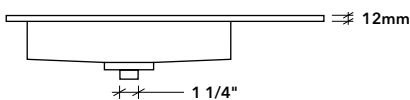

FFM22
w1000 x d400 x h900mm
bowl w500 x d270 x h100mm

FFM23
w1000 x d400 x h900mm
bowl w500 x d270 x h100mm

Washbasin layout

Make a choice between a single or double bowl washbasin and fill in positions 1-5 or 1-6 accordingly.

Next step is to define the size of the bowl(s) indicated by the  - symbol. Go to page 38 for Form bowl sizes.

SINGLE

-  bowl width
- ① max. 5000mm
- ② max. 550mm
- ③ min. 35mm
- ④ min. 30mm
- ⑤ min. 30mm
min. 50mm with overflow
min. 80mm with tap hole
min. 120mm with tap hole + overflow

DOUBLE

-  bowl width
- ① max. 5000mm
- ② max. 500mm
- ③ min. 35mm
- ④ min. 30mm
- ⑤ min. 30mm
min. 50mm with overflow
min. 80mm with tap hole
min. 120mm with tap hole + overflow
- ⑥ min. 50mm

Edge

Form washbasin can be supplied with a 12mm top or with an edge from 20mm up to 900mm. In order to conceal the bowl, Not Only White recommends an edge height as mentioned on page 38 at the 'Bowls' section.