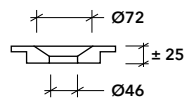

③ DR72 DRAIN HOLE for a third party drain

The DR72 drain hole is used for third party drains, both closable and non-closable.

DR72 drain is free of charge

Not Only White recommends to pair a third party closable drain with an overflow.

Overflow

An overflow (code **OH50**) is used for bowls equipped with a closable drain.

The overflow drain tube needs 50mm at the back of the washbasin to fit.

The overflow ring, that drains excess water into the drain, adds 30mm of height underneath the basin drain.