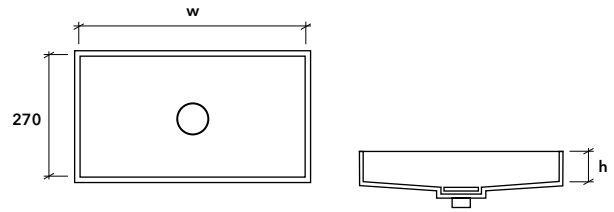

Integrated splashback

Not Only White offers an integrated splashback on Form washbasins (code **CSP90H**) with a maximum height of 90mm.

Note that a splashback with a height over 90mm will be supplied as a separate piece without a radius edge.

Materials and colours

- Hi-Macs**
- White
 - Grey

Cut-outs and edge finishes

Please refer to page 8.

Bowls - depth 270mm

Form bowls can only be ordered with at least a top

CFM27050

w270 x d270 x h50mm
rec. edge height 85mm