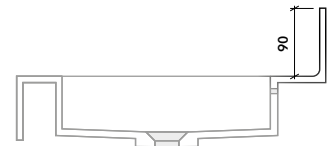

Overflow

An overflow (code **OH50**) is used for bowls equipped with a closable drain.

The overflow drain tube needs 50mm at the back of the washbasin to fit.

The overflow ring, that drains excess water into the drain, adds 30mm of height underneath the basin drain.

Integrated splashback

Not Only White offers an integrated splashback on Form washbasins (code **CSP90H**) with a maximum height of 90mm.

Note that a splashback with a height over 90mm will be supplied as a separate piece without a radius edge.