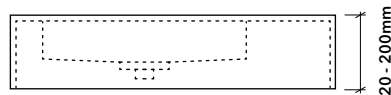

EH100
Edge 20 - 100mm high

EH150
Edge 101 - 150mm high

EH200
Edge 151 - 200mm high