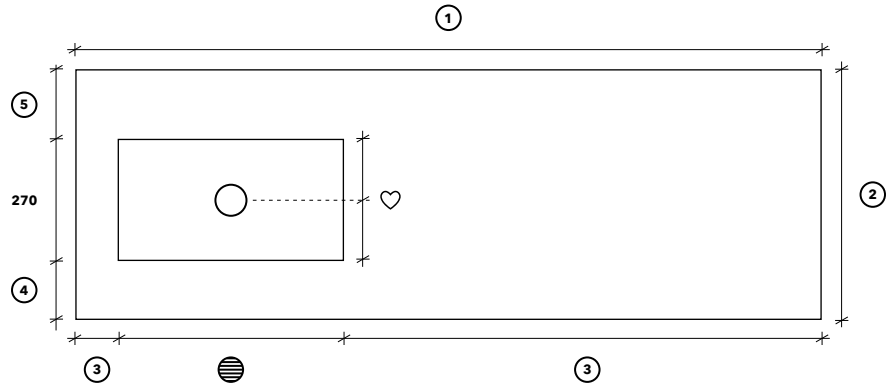

FFM19
w600 x d400 x h150mm
bowl w270 x d270 x h75mm

FFM20
w1000 x d400 x h150mm
bowl w500 x d270 x h75mm

FFM21
w1400 x d400 x h150mm
bowl w1000 x d270 x h75mm

d400mm

FFM18
w600 x d400 x h900mm
bowl w500 x d270 x h100mm

FFM22
w1000 x d400 x h900mm
bowl w500 x d270 x h100mm

FFM23
w1000 x d400 x h900mm
bowl w500 x d270 x h100mm

Washbasin layout

Make a choice between a single or double bowl washbasin and fill in positions 1-5 or 1-6 accordingly.

Next step is to define the size of the bowl(s) indicated by the  - symbol. Go to page 38 for Form bowl sizes.

SINGLE

-  bowl width
- ① max. 5000mm
- ② max. 550mm
- ③ min. 35mm
- ④ min. 30mm
- ⑤ min. 30mm
min. 50mm with overflow
min. 80mm with tap hole
min. 120mm with tap hole + overflow

DOUBLE

-  bowl width
- ① max. 5000mm
- ② max. 500mm
- ③ min. 35mm
- ④ min. 30mm
- ⑤ min. 30mm
min. 50mm with overflow
min. 80mm with tap hole
min. 120mm with tap hole + overflow
- ⑥ min. 50mm

Edge

Form washbasin can be supplied with a 12mm top or with an edge from 20mm up to 900mm. In order to conceal the bowl, Not Only White recommends an edge height as mentioned on page 38 at the 'Bowls' section.