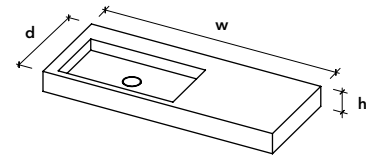

- White
- Grey

Specifications

- with our Flush drain
- delivered as wall-mounted version including necessary brackets
- Form Models are also available in top-mounted versions

d400mm

FFM01
w370 x d400 x h90mm
bowl w270 x d270 x h50mm

DOUBLE

-  bowl width
- ① max. 5000mm
- ② max. 500mm
- ③ min. 35mm
- ④ min. 30mm
- ⑤ min. 30mm
min. 50mm with overflow
min. 80mm with tap hole
min. 120mm with tap hole + overflow
- ⑥ min. 50mm

Edge

Form washbasin can be supplied with a 12mm top or with an edge from 20mm up to 900mm. In order to conceal the bowl, Not Only White recommends an edge height as mentioned on page 38 at the 'Bowls' section.