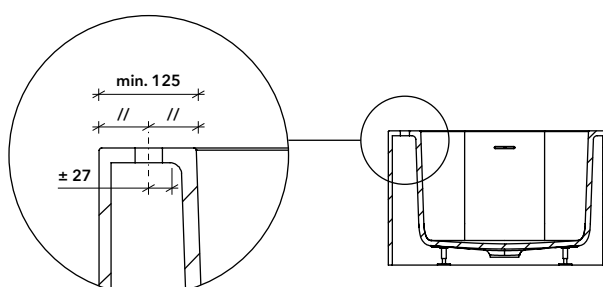

### BATH DIMENSIONS

- ① min. 1800 - max. 2200mm
- ② min. 800 - max. 1100mm
- ③ min. 75mm  
min. 125mm for tap holes
- ④ min. 75mm  
min. 125mm for tap holes

## Edge

Axis bath can be supplied with a 19mm top or with front edge, front and one side edge, front and both side edges or all edges finished to create a free-standing bath tub.

**CAX02**  
19mm top sheet with bath tub

**ES521**  
Front edge  
520mm high

**ES523**  
Front and both side edges  
520mm high

**ES522**  
Front and one side edge  
520mm high

**ES524**  
All edges  
520mm high

## Tap hole

If you need to fit a top-mounted bath tap, we can pre-drill the hole (code **HS35**). Consider the space you would need to secure the tap with a tightening ring.