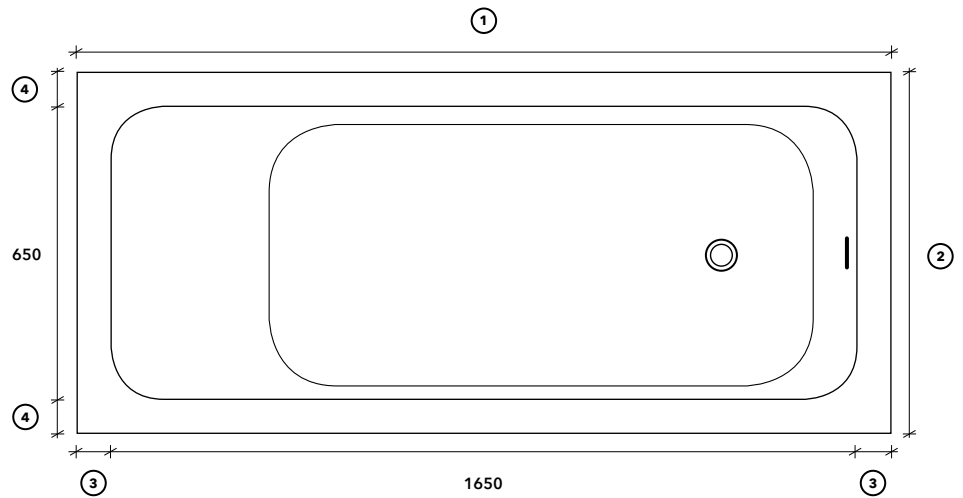

# Axis

## Bath layout

Fill in positions 1-4. Please note that Axis Made to Measure bath is made with the same inner tub as FAX02.

### BATH DIMENSIONS

- ① min. 1800 - max. 2200mm
- ② min. 800 - max. 1100mm
- ③ min. 75mm  
min. 125mm for tap holes
- ④ min. 75mm  
min. 125mm for tap holes