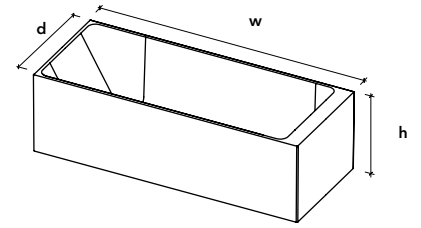

# Axis

---

The Axis bath is a free-standing, rectangular bath with rounded internal lines. The sloping side, combined with its generous proportions, makes the Axis a wonderfully comfortable bath tub. The overflow is subtly integrated within the tub and the drain plug is made of the same material as the bath.

## Specifications

- white Cristalplant
- with Cristalplant bath pop-up waste kit AWK01
- integrated overflow
- delivered with adjustable feet

**FAX01**  
**w1680 x d686 x h500mm**  
 tub w1555 x d630 x h420mm  
 capacity at overflow level 310 liters  
 net weight 174kg