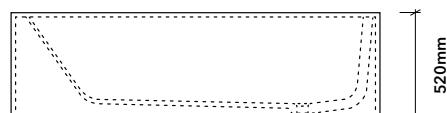

## Bath layout

Fill in positions 1-4. Please note that Axis Made to Measure bath is made with the same inner tub as FAX02.

### BATH DIMENSIONS

- ① min. 1800 - max. 2200mm
- ② min. 800 - max. 1100mm
- ③ min. 75mm  
min. 125mm for tap holes
- ④ min. 75mm  
min. 125mm for tap holes

## Edge

Axis bath can be supplied with a 19mm top or with front edge, front and one side edge, front and both side edges or all edges finished to create a free-standing bath tub.

**CAX02**  
19mm top sheet with bath tub