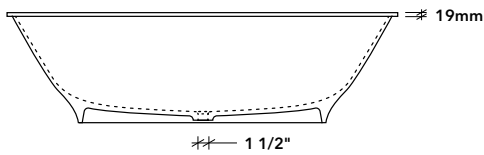

## Bath layout

Fill in positions 1-4. Please note that Loop Made to Measure bath is made with a different inner tub than that of FLP01 or FLP03. One particular difference is that the drain and overflow are positioned in the centre.

### BATH DIMENSIONS

- ① min. 1875 - max. 2500mm
- ② min. 885 - max. 1200mm
- ③ min. 50mm  
min. 135mm for tap holes
- ④ min. 50mm  
min. 135mm for tap holes
- ⑤ min. 60mm  
min. 145mm for tap holes

## Edge

Loop bath can be supplied with a 19mm top or with front edge, front and one side edge, front and both side edges or all edges finished to create a free-standing bath tub.

**CLP02**  
19mm top sheet with bath tub