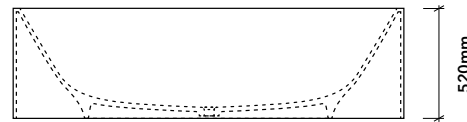

## Bath layout

Fill in positions 1-4. Please note that Loop Made to Measure bath is made with a different inner tub than that of FLP01 or FLP03. One particular difference is that the drain and overflow are positioned in the centre.

### BATH DIMENSIONS

- ① min. 1875 - max. 2500mm
- ② min. 885 - max. 1200mm
- ③ min. 50mm  
min. 135mm for tap holes
- ④ min. 50mm  
min. 135mm for tap holes
- ⑤ min. 60mm  
min. 145mm for tap holes

## Edge

Loop bath can be supplied with a 19mm top or with front edge, front and one side edge, front and both side edges or all edges finished to create a free-standing bath tub.

**CLP02**  
19mm top sheet with bath tub