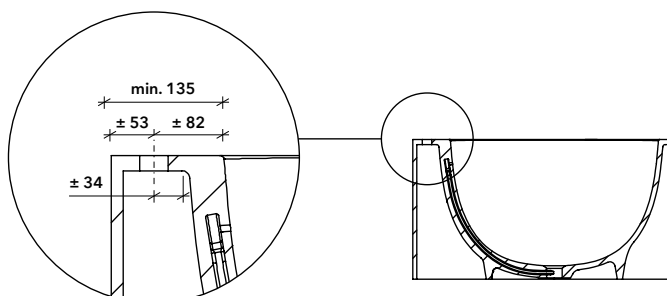

Materials and colours

Cristalplant ☐ White