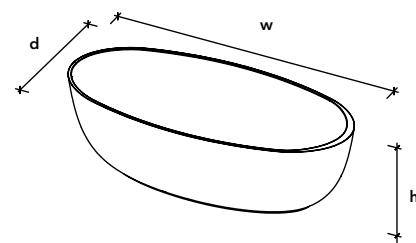

# Loop

---

This free-standing egg-shaped bath is all about an elegant play of lines. The overflow is subtly integrated within the tub and the drain plug is in the same material as the bath.

Loop bath is made of Cristalplant, which can easily be combined with the white Hi-Macs of the Not Only White basin collections. Especially designed for the Loop bath, the Loop bath tray hugs the curves of the tub. With one's favourite magazine, candle and drink within easy reach, bathing is more relaxing than ever.

## Specifications

- white Cristalplant
- with Cristalplant bath pop-up waste kit AWK01
- integrated overflow

**FLP01**  
**w1690 x d800 x h500mm**  
 tub w1627 x d764 x h430mm  
 capacity at overflow level 310 liters  
 net weight 102kg

**FLP03**  
**w1495 x d700 x h500mm**  
 tub w1432 x d662 x h450mm  
 capacity at overflow level 247 liters  
 net weight 90kg

**AWK01**  
 pop-up waste kit with white  
 solid surface cover and  
 1 1/2" bottle trap

### BATH DIMENSIONS

- ① min. 1875 - max. 2500mm
- ② min. 885 - max. 1200mm
- ③ min. 50mm  
min. 135mm for tap holes
- ④ min. 50mm  
min. 135mm for tap holes
- ⑤ min. 60mm  
min. 145mm for tap holes