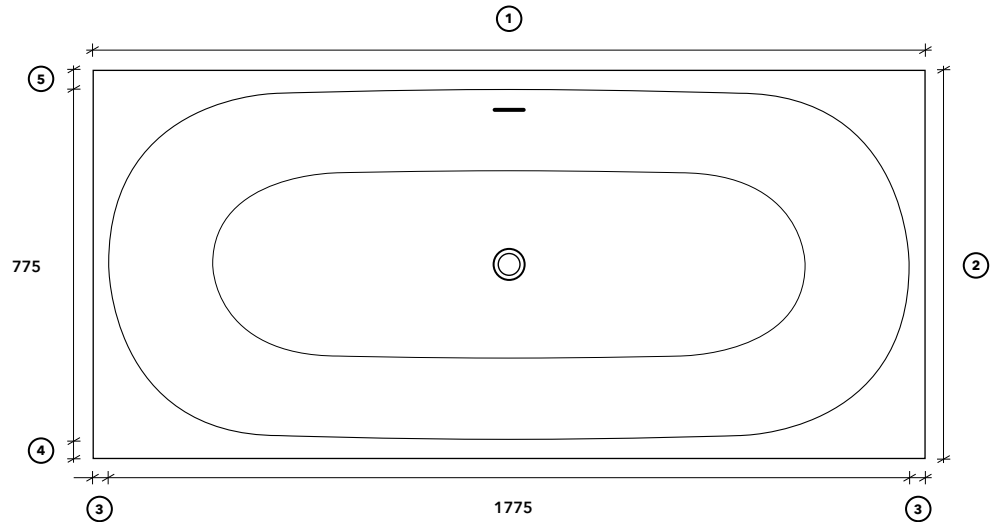

# Loop

## Bath layout

Fill in positions 1-4. Please note that Loop Made to Measure bath is made with a different inner tub than that of FLP01 or FLP03. One particular difference is that the drain and overflow are positioned in the centre.

### BATH DIMENSIONS

- ① min. 1875 - max. 2500mm
- ② min. 885 - max. 1200mm
- ③ min. 50mm  
min. 135mm for tap holes
- ④ min. 50mm  
min. 135mm for tap holes
- ⑤ min. 60mm  
min. 145mm for tap holes