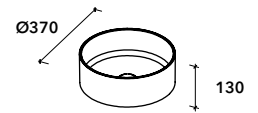

Specifications

- in white Cristalplant
- with free flow Cristalplant drain
- countertop model

Ø370mm

FNST370
Ø370 x h130mm
8mm material thickness

d370mm

FNST3737
w370 x d370 x h130mm
8mm material thickness