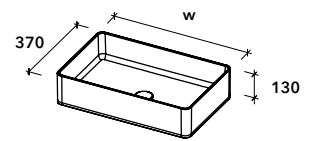

Specifications

- in white Cristalplant
- with free flow Cristalplant drain
- countertop model

Ø370mm

FNST370
Ø370 x h130mm
8mm material thickness

d370mm

FNST3737
w370 x d370 x h130mm
8mm material thickness