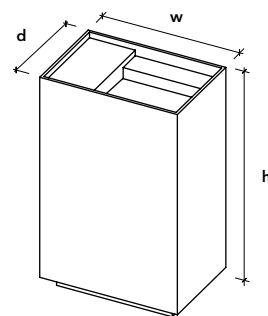

- Black
- White
- Bianco Carrara marble

Scape

Specifications

- S22 Black Hi-Macs
- floor-standing with adjustable feet

FSC01
w840 x d840 x h900mm
with S28 White Hi-Macs blocks

FSC02
w840 x d840 x h900mm
with S28 White Hi-Macs grid

FSC03
w840 x d840 x h900mm
with Bianco Carrara marble sheet

Specifications

- S28 White Hi-Macs
- floor-standing with adjustable feet
- necessary tap hole(s) to be ordered separately by using code HH35

FSC20
w600 x d400 x h900mm
bowl width 376mm

FSC24
w1400 x d400 x h900mm
2x bowl width 488mm

FSC21
w840 x d400 x h900mm
bowl width 616mm

FSC25
w1400 x d400 x h900mm
bowl width 1176mm

FSC22
w1000 x d400 x h900mm
bowl width 776mm

FSCSD
door for integrated cabinet
cabinet depth 180 mm

FSC23
w1200 x d400 x h900mm
bowl width 976mm