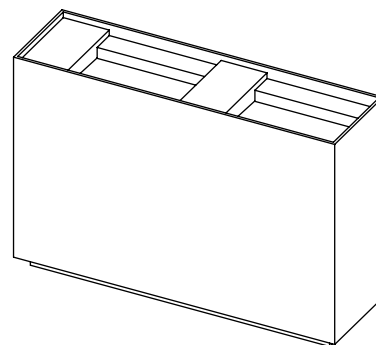

- Black
- White
- Bianco Carrara marble

Scape

Specifications

- S22 Black Hi-Macs
- floor-standing with adjustable feet

FSC01
w840 x d840 x h900mm
with S28 White Hi-Macs blocks

FSC02
w840 x d840 x h900mm
with S28 White Hi-Macs grid

FSC03
w840 x d840 x h900mm
with Bianco Carrara marble sheet

Specifications

- S28 White Hi-Macs
- floor-standing with adjustable feet
- necessary tap hole(s) to be ordered separately by using code HH35

FSC20
w600 x d400 x h900mm
bowl width 376mm

FSC24
w1400 x d400 x h900mm
2x bowl width 488mm

FSC21
w840 x d400 x h900mm
bowl width 616mm

FSC25
w1400 x d400 x h900mm
bowl width 1176mm

FSC22
w1000 x d400 x h900mm
bowl width 776mm

FSCSD
door for integrated cabinet
cabinet depth 180 mm

FSC23
w1200 x d400 x h900mm
bowl width 976mm