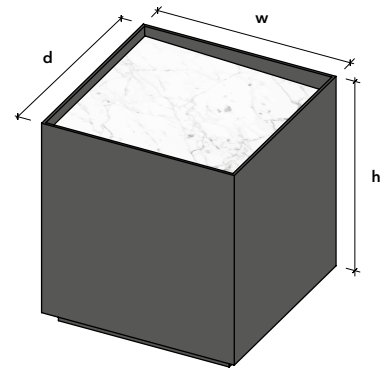

On the inside, the grid and the blocks of the white Hi-Macs inlays create special lines and offer a fun way to provide plenty of space to place accessories.

A Bianco Carrara marble inlay makes the monolith series complete and can be beautifully combined with the black Hi-Macs.

- Black
- White
- Bianco Carrara marble

Scape

Specifications

- S22 Black Hi-Macs
- floor-standing with adjustable feet

FSC01
w840 x d840 x h900mm
with S28 White Hi-Macs blocks

FSC02
w840 x d840 x h900mm
with S28 White Hi-Macs grid

FSC03
w840 x d840 x h900mm
with Bianco Carrara marble sheet

Specifications

- S28 White Hi-Macs
- floor-standing with adjustable feet
- necessary tap hole(s) to be ordered separately by using code HH35

FSC20
w600 x d400 x h900mm
bowl width 376mm

FSC24
w1400 x d400 x h900mm
2x bowl width 488mm

FSC21
w840 x d400 x h900mm
bowl width 616mm

FSC25
w1400 x d400 x h900mm
bowl width 1176mm

FSC22
w1000 x d400 x h900mm
bowl width 776mm

FSCSD
door for integrated cabinet
cabinet depth 180 mm