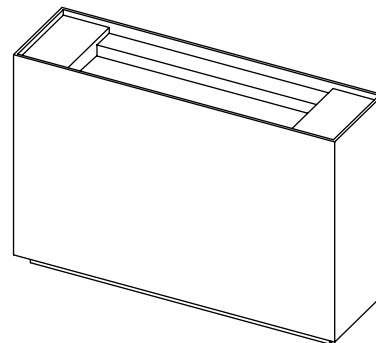

- Black
- White
- Bianco Carrara marble

Scape

Specifications

- S22 Black Hi-Macs
- floor-standing with adjustable feet

FSC01
w840 x d840 x h900mm
with S28 White Hi-Macs blocks

FSC02
w840 x d840 x h900mm
with S28 White Hi-Macs grid

FSC03
w840 x d840 x h900mm
with Bianco Carrara marble sheet

Specifications

- S28 White Hi-Macs
- floor-standing with adjustable feet
- necessary tap hole(s) to be ordered separately by using code HH35

FSC20
w600 x d400 x h900mm
bowl width 376mm

FSC24
w1400 x d400 x h900mm
2x bowl width 488mm

FSC21
w840 x d400 x h900mm
bowl width 616mm

FSC25
w1400 x d400 x h900mm
bowl width 1176mm

FSC22
w1000 x d400 x h900mm
bowl width 776mm

FSCSD
door for integrated cabinet
cabinet depth 180 mm

FSC23
w1200 x d400 x h900mm
bowl width 976mm