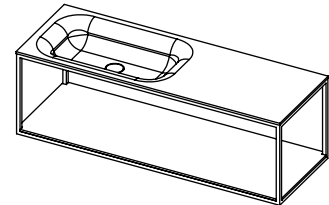

The Frame offers sufficient storage space yet at the same time stays transparent and unobtrusive. The shelf is made of 9mm Hi-Macs.

- White
- White powder coated steel

Frame

Frame Models

Specifications

- with our Flush drain
- delivered including white powder coated steel frame and white Hi-Macs bottom shelf
- the position of the bowl can be changed on demand

d400mm

FFRB02
w900 x d400 x h370mm
bowl w473 x d233 x h90mm

d400mm

FFRB07
w900 x d400 x h370mm
bowl w473 x d233 x h90mm

FFRB03
w1150 x d400 x h370mm
bowl w473 x d233 x h90mm

FFRB08
w1150 x d400 x h370mm
bowl w473 x d233 x h90mm

FFRB13
w1150 x d400 x h370mm
bowl w723 x d233 x h90mm

FFRB09
w1150 x d400 x h370mm
bowl w973 x d233 x h90mm

FFRB04
w1150 x d400 x h370mm
bowl w973 x d233 x h90mm

FFRB10
w900 x d400 x h370mm
bowl w473 x d233 x h90mm

FFRB05
w1400 x d400 x h370mm
bowl w973 x d233 x h90mm

FFRB11
w1150 x d400 x h370mm
bowl w473 x d233 x h90mm

FFRB06
w1400 x d400 x h370mm
bowls w473 x d233 x h90mm

FFRB12
w1400 x d400 x h370mm
bowl w973 x d233 x h90mm