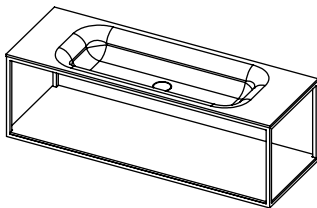

The Frame offers sufficient storage space yet at the same time stays transparent and unobtrusive. The shelf is made of 9mm Hi-Macs.

- White
- White powder coated steel

Frame

Frame Models

Specifications

- with our Flush drain
- delivered including white powder coated steel frame and white Hi-Macs bottom shelf
- the position of the bowl can be changed on demand

d400mm

FFRB02
w900 x d400 x h370mm
bowl w473 x d233 x h90mm

d400mm

FFRB07
w900 x d400 x h370mm
bowl w473 x d233 x h90mm

FFRB03
w1150 x d400 x h370mm
bowl w473 x d233 x h90mm

FFRB08
w1150 x d400 x h370mm
bowl w473 x d233 x h90mm

FFRB13
w1150 x d400 x h370mm
bowl w723 x d233 x h90mm

FFRB09
w1150 x d400 x h370mm
bowl w973 x d233 x h90mm

FFRB04
w1150 x d400 x h370mm
bowl w973 x d233 x h90mm

FFRB10
w900 x d400 x h370mm
bowl w473 x d233 x h90mm

FFRB05
w1400 x d400 x h370mm
bowl w973 x d233 x h90mm

FFRB11
w1150 x d400 x h370mm
bowl w473 x d233 x h90mm

FFRB06
w1400 x d400 x h370mm
bowls w473 x d233 x h90mm

FFRB12
w1400 x d400 x h370mm
bowl w973 x d233 x h90mm