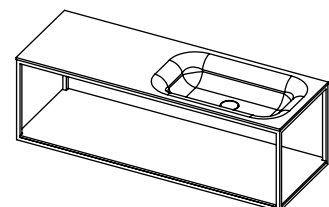

The Frame offers sufficient storage space yet at the same time stays transparent and unobtrusive. The shelf is made of 9mm Hi-Macs.

- White
- White powder coated steel

Frame

Frame Models

Specifications

- with our Flush drain
- delivered including white powder coated steel frame and white Hi-Macs bottom shelf
- the position of the bowl can be changed on demand

d400mm

FFRB02
w900 x d400 x h370mm
bowl w473 x d233 x h90mm

d400mm

FFRB07
w900 x d400 x h370mm
bowl w473 x d233 x h90mm

FFRB03
w1150 x d400 x h370mm
bowl w473 x d233 x h90mm

FFRB08
w1150 x d400 x h370mm
bowl w473 x d233 x h90mm

FFRB13
w1150 x d400 x h370mm
bowl w723 x d233 x h90mm

FFRB09
w1150 x d400 x h370mm
bowl w973 x d233 x h90mm

FFRB04
w1150 x d400 x h370mm
bowl w973 x d233 x h90mm

FFRB10
w900 x d400 x h370mm
bowl w473 x d233 x h90mm

FFRB05
w1400 x d400 x h370mm
bowl w973 x d233 x h90mm

FFRB11
w1150 x d400 x h370mm
bowl w473 x d233 x h90mm

FFRB06
w1400 x d400 x h370mm
bowls w473 x d233 x h90mm

FFRB12
w1400 x d400 x h370mm
bowl w973 x d233 x h90mm