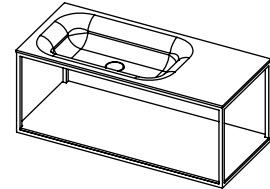

Frame

The open structure of the Frame collection literally 'frames' and reveals the shape of the basin above. This partnership is best expressed when paired with the Blend whereby the straight line of the metal Frame is contrasted with the sinuous underside of the basin.

The Frame offers sufficient storage space yet at the same time stays transparent and unobtrusive. The shelf is made of 9mm Hi-Macs.

- White
- White powder coated steel

Frame

Frame Models

Specifications

- with our Flush drain
- delivered including white powder coated steel frame and white Hi-Macs bottom shelf
- the position of the bowl can be changed on demand

d400mm

FFRB02
w900 x d400 x h370mm
bowl w473 x d233 x h90mm

d400mm

FFRB07
w900 x d400 x h370mm
bowl w473 x d233 x h90mm

FFRB03
w1150 x d400 x h370mm
bowl w473 x d233 x h90mm

FFRB08
w1150 x d400 x h370mm
bowl w473 x d233 x h90mm

FFRB13
w1150 x d400 x h370mm
bowl w723 x d233 x h90mm

FFRB09
w1150 x d400 x h370mm
bowl w973 x d233 x h90mm

FFRB04
w1150 x d400 x h370mm
bowl w973 x d233 x h90mm

FFRB10
w900 x d400 x h370mm
bowl w473 x d233 x h90mm