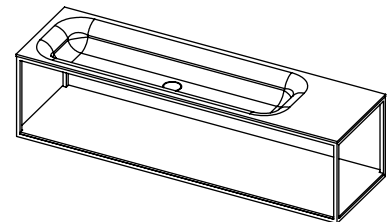

The Frame offers sufficient storage space yet at the same time stays transparent and unobtrusive. The shelf is made of 9mm Hi-Macs.

- White
- White powder coated steel

Frame

Frame Models

Specifications

- with our Flush drain
- delivered including white powder coated steel frame and white Hi-Macs bottom shelf
- the position of the bowl can be changed on demand

d400mm

FFRB02
w900 x d400 x h370mm
bowl w473 x d233 x h90mm

d400mm

FFRB07
w900 x d400 x h370mm
bowl w473 x d233 x h90mm

FFRB03
w1150 x d400 x h370mm
bowl w473 x d233 x h90mm

FFRB08
w1150 x d400 x h370mm
bowl w473 x d233 x h90mm

FFRB13
w1150 x d400 x h370mm
bowl w723 x d233 x h90mm

FFRB09
w1150 x d400 x h370mm
bowl w973 x d233 x h90mm

FFRB04
w1150 x d400 x h370mm
bowl w973 x d233 x h90mm

FFRB10
w900 x d400 x h370mm
bowl w473 x d233 x h90mm

FFRB05
w1400 x d400 x h370mm
bowl w973 x d233 x h90mm

FFRB11
w1150 x d400 x h370mm
bowl w473 x d233 x h90mm

FFRB06
w1400 x d400 x h370mm
bowls w473 x d233 x h90mm

FFRB12
w1400 x d400 x h370mm
bowl w973 x d233 x h90mm