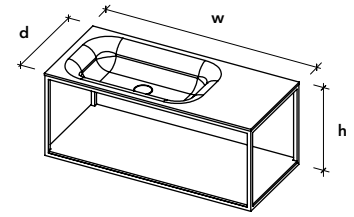

The Frame offers sufficient storage space yet at the same time stays transparent and unobtrusive. The shelf is made of 9mm Hi-Macs.

- White
- White powder coated steel

Frame

Frame Models

Specifications

- with our Flush drain
- delivered including white powder coated steel frame and white Hi-Macs bottom shelf
- the position of the bowl can be changed on demand

d400mm

FFRB02
w900 x d400 x h370mm
bowl w473 x d233 x h90mm

d400mm

FFRB07
w900 x d400 x h370mm
bowl w473 x d233 x h90mm

FFRB03
w1150 x d400 x h370mm
bowl w473 x d233 x h90mm

FFRB08
w1150 x d400 x h370mm
bowl w473 x d233 x h90mm

FFRB13
w1150 x d400 x h370mm
bowl w723 x d233 x h90mm

FFRB09
w1150 x d400 x h370mm
bowl w973 x d233 x h90mm

FFRB04
w1150 x d400 x h370mm
bowl w973 x d233 x h90mm

FFRB10
w900 x d400 x h370mm
bowl w473 x d233 x h90mm

FFRB05
w1400 x d400 x h370mm
bowl w973 x d233 x h90mm

FFRB11
w1150 x d400 x h370mm
bowl w473 x d233 x h90mm

FFRB06
w1400 x d400 x h370mm
bowls w473 x d233 x h90mm

FFRB12
w1400 x d400 x h370mm
bowl w973 x d233 x h90mm