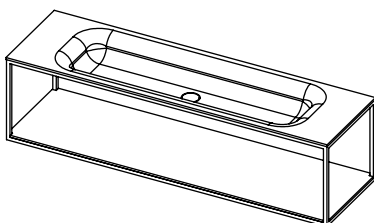

The Frame offers sufficient storage space yet at the same time stays transparent and unobtrusive. The shelf is made of 9mm Hi-Macs.

- White
- White powder coated steel

Frame

Frame Models

Specifications

- with our Flush drain
- delivered including white powder coated steel frame and white Hi-Macs bottom shelf
- the position of the bowl can be changed on demand

d400mm

FFRB02
w900 x d400 x h370mm
bowl w473 x d233 x h90mm

d400mm

FFRB07
w900 x d400 x h370mm
bowl w473 x d233 x h90mm

FFRB03
w1150 x d400 x h370mm
bowl w473 x d233 x h90mm

FFRB08
w1150 x d400 x h370mm
bowl w473 x d233 x h90mm

FFRB13
w1150 x d400 x h370mm
bowl w723 x d233 x h90mm

FFRB09
w1150 x d400 x h370mm
bowl w973 x d233 x h90mm

FFRB04
w1150 x d400 x h370mm
bowl w973 x d233 x h90mm

FFRB10
w900 x d400 x h370mm
bowl w473 x d233 x h90mm

FFRB05
w1400 x d400 x h370mm
bowl w973 x d233 x h90mm

FFRB11
w1150 x d400 x h370mm
bowl w473 x d233 x h90mm

FFRB06
w1400 x d400 x h370mm
bowls w473 x d233 x h90mm

FFRB12
w1400 x d400 x h370mm
bowl w973 x d233 x h90mm