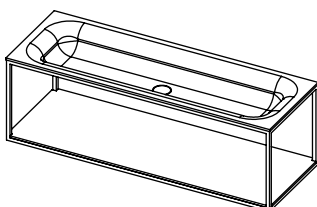

The Frame offers sufficient storage space yet at the same time stays transparent and unobtrusive. The shelf is made of 9mm Hi-Macs.

- White
- White powder coated steel

Frame

Frame Models

Specifications

- with our Flush drain
- delivered including white powder coated steel frame and white Hi-Macs bottom shelf
- the position of the bowl can be changed on demand

d400mm

FFRB02
w900 x d400 x h370mm
bowl w473 x d233 x h90mm

d400mm

FFRB07
w900 x d400 x h370mm
bowl w473 x d233 x h90mm

FFRB03
w1150 x d400 x h370mm
bowl w473 x d233 x h90mm

FFRB08
w1150 x d400 x h370mm
bowl w473 x d233 x h90mm

FFRB13
w1150 x d400 x h370mm
bowl w723 x d233 x h90mm

FFRB09
w1150 x d400 x h370mm
bowl w973 x d233 x h90mm

FFRB04
w1150 x d400 x h370mm
bowl w973 x d233 x h90mm

FFRB10
w900 x d400 x h370mm
bowl w473 x d233 x h90mm

FFRB05
w1400 x d400 x h370mm
bowl w973 x d233 x h90mm

FFRB11
w1150 x d400 x h370mm
bowl w473 x d233 x h90mm

FFRB06
w1400 x d400 x h370mm
bowls w473 x d233 x h90mm

FFRB12
w1400 x d400 x h370mm
bowl w973 x d233 x h90mm