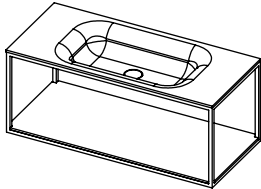

Frame

The open structure of the Frame collection literally 'frames' and reveals the shape of the basin above. This partnership is best expressed when paired with the Blend whereby the straight line of the metal Frame is contrasted with the sinuous underside of the basin.

The Frame offers sufficient storage space yet at the same time stays transparent and unobtrusive. The shelf is made of 9mm Hi-Macs.

- White
- White powder coated steel

Frame

Frame Models

Specifications

- with our Flush drain
- delivered including white powder coated steel frame and white Hi-Macs bottom shelf
- the position of the bowl can be changed on demand

d400mm

FFRB02
w900 x d400 x h370mm
bowl w473 x d233 x h90mm

d400mm

FFRB07
w900 x d400 x h370mm
bowl w473 x d233 x h90mm

FFRB03
w1150 x d400 x h370mm
bowl w473 x d233 x h90mm

FFRB08
w1150 x d400 x h370mm
bowl w473 x d233 x h90mm

FFRB13
w1150 x d400 x h370mm
bowl w723 x d233 x h90mm

FFRB09
w1150 x d400 x h370mm
bowl w973 x d233 x h90mm

FFRB04
w1150 x d400 x h370mm
bowl w973 x d233 x h90mm

FFRB10
w900 x d400 x h370mm
bowl w473 x d233 x h90mm