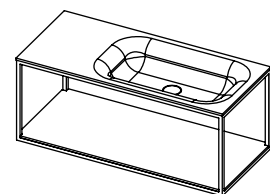

The Frame offers sufficient storage space yet at the same time stays transparent and unobtrusive. The shelf is made of 9mm Hi-Macs.

- White
- White powder coated steel

Frame

Frame Models

Specifications

- with our Flush drain
- delivered including white powder coated steel frame and white Hi-Macs bottom shelf
- the position of the bowl can be changed on demand

d400mm

FFRB02
w900 x d400 x h370mm
bowl w473 x d233 x h90mm

d400mm

FFRB07
w900 x d400 x h370mm
bowl w473 x d233 x h90mm

FFRB03
w1150 x d400 x h370mm
bowl w473 x d233 x h90mm

FFRB08
w1150 x d400 x h370mm
bowl w473 x d233 x h90mm

FFRB13
w1150 x d400 x h370mm
bowl w723 x d233 x h90mm

FFRB09
w1150 x d400 x h370mm
bowl w973 x d233 x h90mm

FFRB04
w1150 x d400 x h370mm
bowl w973 x d233 x h90mm

FFRB10
w900 x d400 x h370mm
bowl w473 x d233 x h90mm

FFRB05
w1400 x d400 x h370mm
bowl w973 x d233 x h90mm

FFRB11
w1150 x d400 x h370mm
bowl w473 x d233 x h90mm

FFRB06
w1400 x d400 x h370mm
bowls w473 x d233 x h90mm

FFRB12
w1400 x d400 x h370mm
bowl w973 x d233 x h90mm