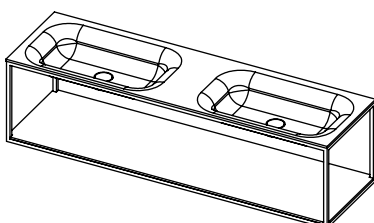

The Frame offers sufficient storage space yet at the same time stays transparent and unobtrusive. The shelf is made of 9mm Hi-Macs.

- White
- White powder coated steel

Frame

Frame Models

Specifications

- with our Flush drain
- delivered including white powder coated steel frame and white Hi-Macs bottom shelf
- the position of the bowl can be changed on demand

d400mm

FFRB02
w900 x d400 x h370mm
bowl w473 x d233 x h90mm

d400mm

FFRB07
w900 x d400 x h370mm
bowl w473 x d233 x h90mm

FFRB03
w1150 x d400 x h370mm
bowl w473 x d233 x h90mm

FFRB08
w1150 x d400 x h370mm
bowl w473 x d233 x h90mm

FFRB13
w1150 x d400 x h370mm
bowl w723 x d233 x h90mm

FFRB09
w1150 x d400 x h370mm
bowl w973 x d233 x h90mm

FFRB04
w1150 x d400 x h370mm
bowl w973 x d233 x h90mm

FFRB10
w900 x d400 x h370mm
bowl w473 x d233 x h90mm

FFRB05
w1400 x d400 x h370mm
bowl w973 x d233 x h90mm

FFRB11
w1150 x d400 x h370mm
bowl w473 x d233 x h90mm

FFRB06
w1400 x d400 x h370mm
bowls w473 x d233 x h90mm

FFRB12
w1400 x d400 x h370mm
bowl w973 x d233 x h90mm