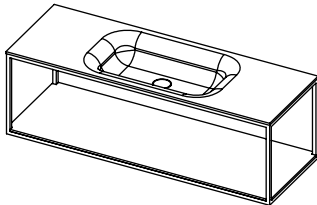

The Frame offers sufficient storage space yet at the same time stays transparent and unobtrusive. The shelf is made of 9mm Hi-Macs.

- White
- White powder coated steel

Frame

Frame Models

Specifications

- with our Flush drain
- delivered including white powder coated steel frame and white Hi-Macs bottom shelf
- the position of the bowl can be changed on demand

d400mm

FFRB02
w900 x d400 x h370mm
bowl w473 x d233 x h90mm

d400mm

FFRB07
w900 x d400 x h370mm
bowl w473 x d233 x h90mm

FFRB03
w1150 x d400 x h370mm
bowl w473 x d233 x h90mm

FFRB08
w1150 x d400 x h370mm
bowl w473 x d233 x h90mm

FFRB13
w1150 x d400 x h370mm
bowl w723 x d233 x h90mm

FFRB09
w1150 x d400 x h370mm
bowl w973 x d233 x h90mm

FFRB04
w1150 x d400 x h370mm
bowl w973 x d233 x h90mm

FFRB10
w900 x d400 x h370mm
bowl w473 x d233 x h90mm

FFRB05
w1400 x d400 x h370mm
bowl w973 x d233 x h90mm

FFRB11
w1150 x d400 x h370mm
bowl w473 x d233 x h90mm

FFRB06
w1400 x d400 x h370mm
bowls w473 x d233 x h90mm

FFRB12
w1400 x d400 x h370mm
bowl w973 x d233 x h90mm