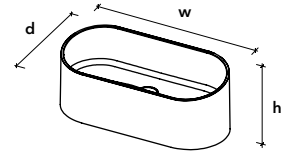

Fuse

The distinctive character of the Fuse is the amalgamation of straight and curved lines. The organic-shaped basin with the subtle but sinuous integrated overflow on the inside is punctuated by the straight lines on the outside. The back edge where Fuse is mounted on the wall is set lower to create a floating effect and shelf space at the same time. The bottle trap is concealed underneath the basin to make the Fuse almost an object.

- with closable click-clack drain and integrated overflow
- including Fischer bolt set for wall-mounting

FSE02
w700 x d400 x h270mm
white

FSEST02
w700 x d400 x h270mm
soft touch coating

Materials and colours