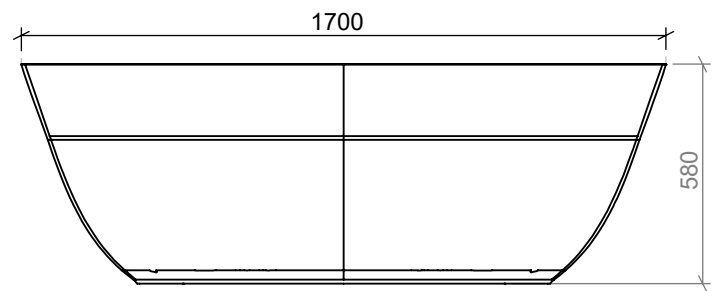

SECTION A-A

750

1700

580

3D VIEW

**NOT
ONLY
WHITE**®

TYPE	FINE	CODE	FFI03	UNIT	mm
MATR.	Velluto® biobased	FORMAT	A4	SCALE	1:20
EDGE		DATE	17-11-2021	TOLERANCE, unless otherwise noted : ±	2mm
DRAIN	click-clack				
DIM	w1700xd750xh580mm				
--					