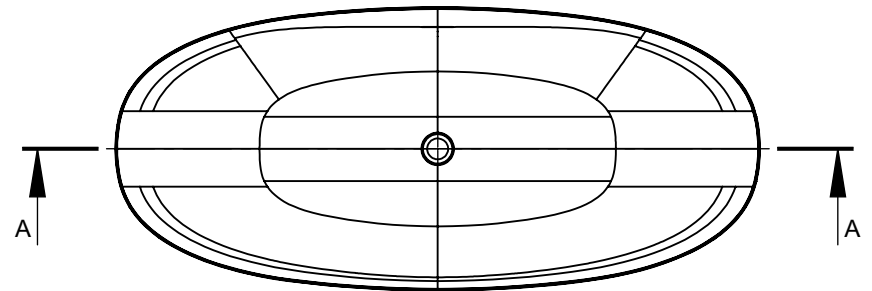

SECTION A-A

750

1700

580

3D VIEW

**NOT
ONLY
WHITE**®

TYPE	FINE	CODE	FFI03	UNIT	mm
MATR.	Velluto® biobased	FORMAT	A4	SCALE	1:20
EDGE		DATE	17-11-2021	TOLERANCE, unless otherwise noted : ±	2mm
DRAIN	click-clack				
DIM	w1700xd750xh580mm				
--					