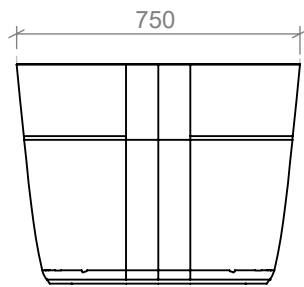

SECTION A-A

750

1700

580

3D VIEW

**NOT
ONLY
WHITE**®

TYPE	FINE	CODE	FFI03	UNIT	mm
MATR.	Velluto® biobased	FORMAT	A4	SCALE	1:20
EDGE		DATE	17-11-2021	TOLERANCE, unless otherwise noted : ±	2mm
DRAIN	click-clack				
DIM	w1700xd750xh580mm				
--					