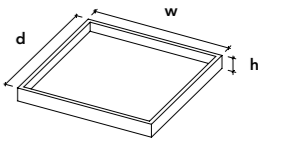

Basq tray

Besides Natural Oak, Basq trays are also available in different Himacs colors.

Though a natural complement to the Box washbasin, the Basq trays can also be combined with all other Not Only White washbasins and Flat shelf in Himacs.

Design by Marike Andeweg

Basq tray Models

Specifications

- Basq trays can be combined with Base, Blend, Box, Form, Kuub, Mono, Noon washbasins and Flat shelves with a lower side plateau by using code XPL