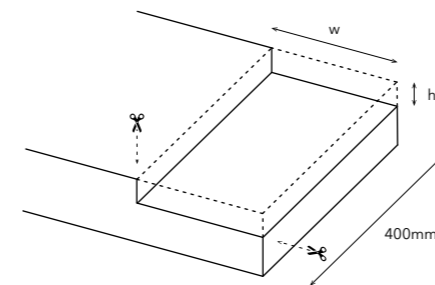

Plateau for Basq tray

To create a plateau (code **XPL**) for the Basq tray, the edge on one or both sides of the washbasin can be lowered.

Calculate the washbasin without accounting for the plateau and then add the cost of code XPL.

The width (w) and height (h) are to be defined by you.