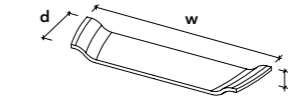

Specifications

- available in white, grey or concrete Himacs

Axis bath tray

AAXTR01
w685 x d175 x h52mm
bath tray for Axis FAX01

AAXTR02
w740 x d175 x h52mm
bath tray for Axis FAX02

Loop bath tray

ALPTR01
w700 x d175 x h44mm
bath tray for Loop FLP01

ALPTR03
w670 x d175 x h44mm
bath tray for Loop FLP03

Materials and colors

- Himacs**
- White
 - Grey
 - Concrete