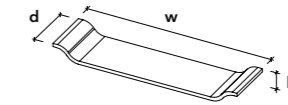

Specifications

- available in white, grey or concrete Himacs

Axis bath tray

AAXTR01
w685 x d175 x h52mm
bath tray for Axis FAX01

AAXTR02
w740 x d175 x h52mm
bath tray for Axis FAX02

Loop bath tray

ALPTR01
w700 x d175 x h44mm
bath tray for Loop FLP01

ALPTR03
w670 x d175 x h44mm
bath tray for Loop FLP03

Materials and colors

- Himacs**
- White
 - Grey
 - Concrete