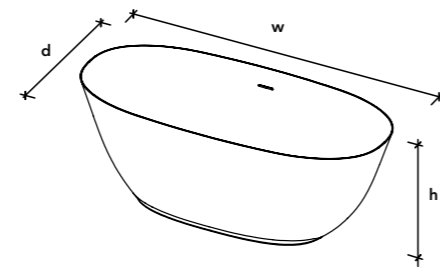

Fine

Because of its thin lines and gentle curved design, our Fine baths appears light and soft. As precious earthenware. Just by looking at Fine, you can instantly feel a summer breeze entering your bathroom. Fine bath is available in 3 sizes, to make sure there is always the right dimensions to create harmony between bath and space.

- White Velluto® biobased
- with Palette finish
- with Soft Touch coating

Specifications

- including pop-up waste kit with Velluto® drain cover and 1 ½" bottle trap
- with integrated overflow
- not fit for third party fill or overflow systems
- capacity at overflow level 238 liters
- net weight ±82kg
- optional: Palette finish in NCS or RAL color possible
- optional: Soft Touch coating in NCS or RAL color possible