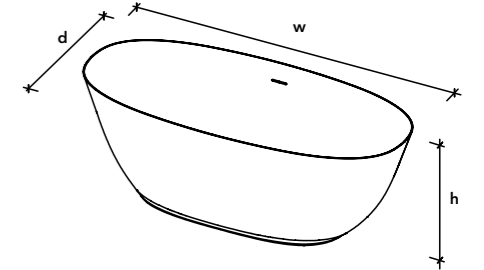

- White Velluto® biobased
- with Palette finish
- with Soft Touch coating

Specifications

- including pop-up waste kit with Velluto® drain cover and 1 ½" bottle trap
- with integrated overflow
- not fit for third party fill or overflow systems
- capacity at overflow level 238 liters
- net weight ±82kg
- optional: Palette finish in NCS or RAL color possible
- optional: Soft Touch coating in NCS or RAL color possible

- Velluto® biobased
- White
 - with Palette finish in custom NCS or RAL color
 - with Soft Touch coating in custom NCS or RAL color

Specifications

- including pop-up waste kit with Velluto® drain cover and 1 ½" bottle trap
- with integrated overflow
- not fit for third party fill or overflow systems
- capacity at overflow level 271 liters
- net weight ±127kg
- optional: Palette finish in NCS or RAL color possible
- optional: Soft Touch coating in NCS or RAL color possible