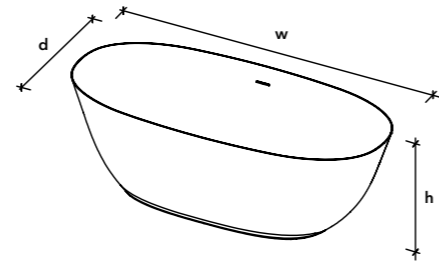

- Velluto® biobased
- White
 - with Palette finish in custom NCS or RAL color
 - with Soft Touch coating in custom NCS or RAL color

Specifications

- including pop-up waste kit with Velluto® drain cover and 1 ½" bottle trap
- with integrated overflow
- not fit for third party fill or overflow systems
- capacity at overflow level 316 liters
- net weight ±142kg
- optional: Palette finish in NCS or RAL color possible
- optional: Soft Touch coating in NCS or RAL color possible