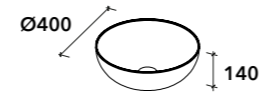

Ø400mm

STL400
Ø400 x h140mm
white

STL400-PWCLAY
Ø400 x h140mm
Palette finish in Warm Clay

STL400-PDBLACK
Ø400 x h140mm
Palette finish in Deep Black

STL400-PNCS / STL400-PRAL
Ø400 x h140mm
Palette finish in custom color